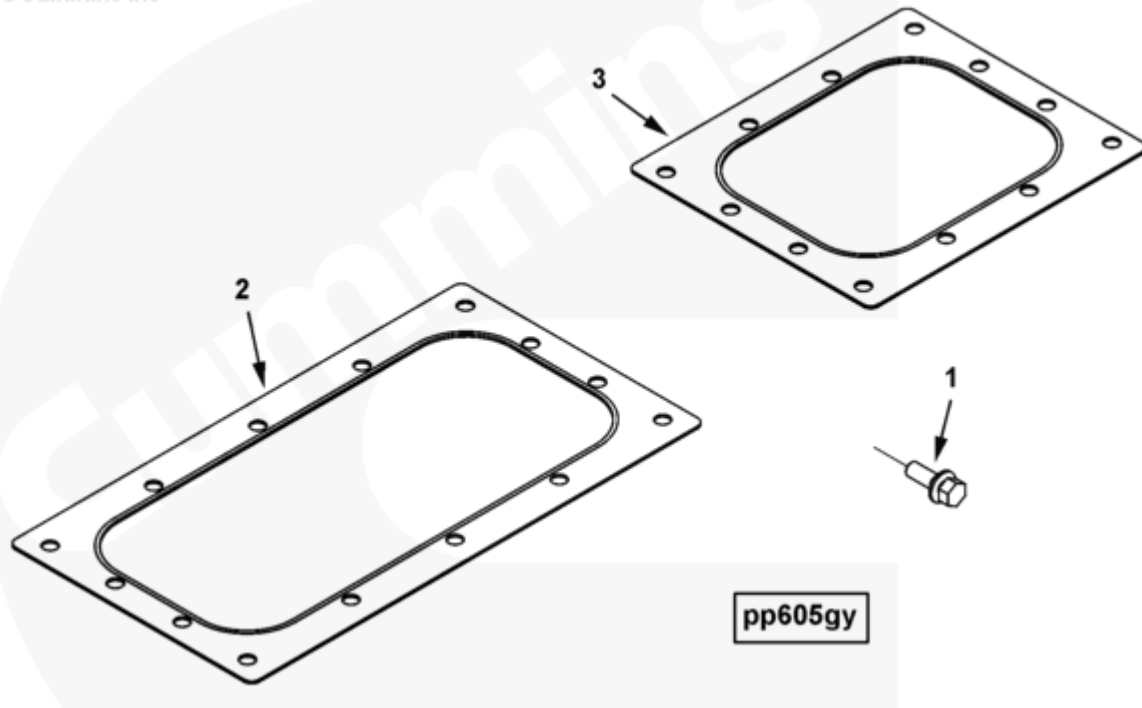

Parts Catalog - Option Detail

Electronic Parts Catalog - Option Detail				
Option	Group	Graphic	Film Card	Date
PP40660	07.05	pp605gy	K38	05-DEC-05
Engines	GTA38, K38, KTA38GC CM558, QSK38 CM2150 K106, QSK38 CM2150 MCRS, QSK38 CM850 MCRS			

©Cummins Inc

[SMALL](#) | [MEDIUM](#) | [LARGE](#)

Cart	Ref No	Part Number	Part Description	Required	Remarks
View My Cart					
		PP40660	Performance Parts		Performance parts...(More)
					Option contains water header
					cover gaskets
					For use on KTA38-M2.
<input type="checkbox"/>	1	3011715	Captive Washer Cap Screw	54	3/8 - 16 X 1 3/16 in.
<input type="checkbox"/>	2	3637727	Water Header Cover Gasket	3	
<input type="checkbox"/>	3	3637731	Water Header Cover Gasket	1	